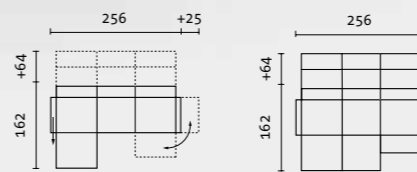

RORO-MEDIUM GIBT DEM RAUM PURISTISCHE ELEGANZ, BETONT VON GESCHMEIDIGEN LEDERBEZÜGEN MIT NATURBELASSENER OBERFLÄCHE. DAS ENSEMBLE BESTEHT AUS EINEM LONGCHAIR (LINKS) MIT VERSCHIEBBARER SEITLICHER LEHNE, EINEM ZWEISITZIGEN ANSTELLSOFA MIT DREHSITZ RECHTS SOWIE EINEM HOCKER. ALLE RÜCKENLEHNEN LASSEN SICH SEPARAT AUFFALTEN UND - BIS HIN ZUR LIEGEFLÄCHE - ABSENKEN.

RORO-MEDIUM ADDS PURIST ELEGANCE TO A ROOM, ACCENTUATED BY SUPPLE LEATHER COVERS WITH A NATURAL FEEL. THE ARRANGEMENT CONSISTS OF A LONGCHAIR (LEFT) WITH ADJUSTABLE ARMREST, A STOOL AND A TWO-SEATER ANNEXE SOFA WITH A SWIVEL SEAT ON THE RIGHT. ALL BACKRESTS CAN BE ADJUSTED SEPARATELY. COMPLETELY LOWERING DOWN ALL ELEMENTS TURNS THE SUITE INTO A SLEEPING PLATFORM.