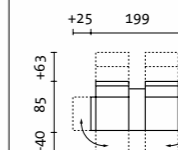

... TOTAL RELAXT ...
... TOTALLY RELAXED