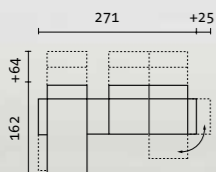

roro-small

KOMPAKT UND LUFTIG: EIN LEICHTES, SCHWARZES TISCH-MODUL VERBINDET DAS ENSEMBLE IN DUNKELGRAUEM WOLLFILZ, BESTEHEND AUS LONGCHAIR UND ZWEISITZER RORO-SMALL MIT DREHSITZ RECHTS.

COMPACT AND AIRY: A LIGHT, BLACK TABLE MODULE LINKS THE LONGCHAIR AND RORO-SMALL TWO-SEATER ARRANGEMENT WITH SWIVEL SEAT ON THE RIGHT. COVERS IN DARK GREY WOOL FELT.