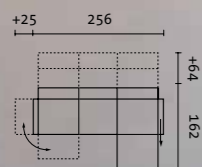

ZEITLOS UND WERTBESTÄNDIG: GROSSZÜGIGE ECKKONFIGURATION AUS EINEM LONGCHAIR MIT VERSCHIEBBARER SEITENLEHNE UND EINEM ANSTELLSOFA MIT DREHSITZ LINKS, ERGÄNZT DURCH EINEN PASSENDEN TISCH SOWIE EINEN SESSEL GRACE GLOSSY IN TÜRKIS/GOLD. DIE BEZÜGE AUS HOCHWERTIGEM, OFFENPORIGEM LEDER WERDEN DURCH DAS GLÄNZENDE UNTERGESTELL IN CHROM AKZENTUIERT.

Sessel grace   B / T / H   65 / 65 / 76 cm

TIMELESS, LASTING VALUE: GENEROUSLY-SIZED CORNER FORMATION CONSISTING OF A LONGCHAIR WITH MOVABLE SIDE REST ELEMENT AND AN ANNEXE SOFA WITH A SWIVEL SEAT ON THE LEFT. THE SUITE HAS BEEN COMPLEMENTED BY A MATCHING TABLE AND A GRACE GLOSSY ARMCHAIR IN TURQUOISE/GOLD. THE COVERS IN OPEN-PORED LEATHER ARE ACCENTUATED BY A BASE FRAME IN CHROME.

chair grace   w / d / h   65 / 65 / 76 cm